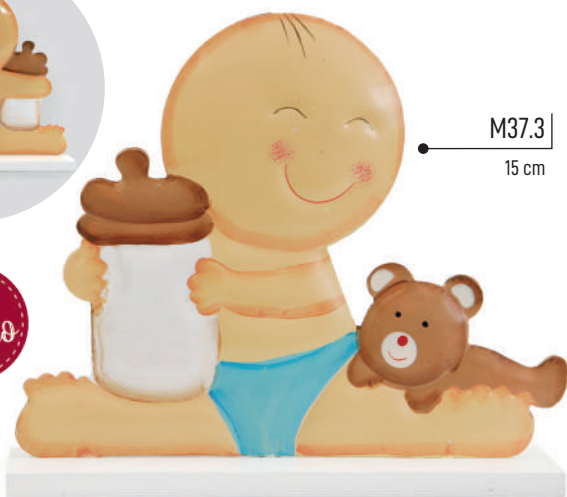

Y743.2
15 cm

Y743.3
15 cm

HUCHA
PIGGY BANK
SALVADANAIO
TIRELIRE
Y705.3
15 cm

G3013.02
28 cm

G3013.03
28 cm

M37.3
15 cm

M37.2
15 cm

X2041.3
SET DE 10 PIEZAS
SET OF 10 PIECES